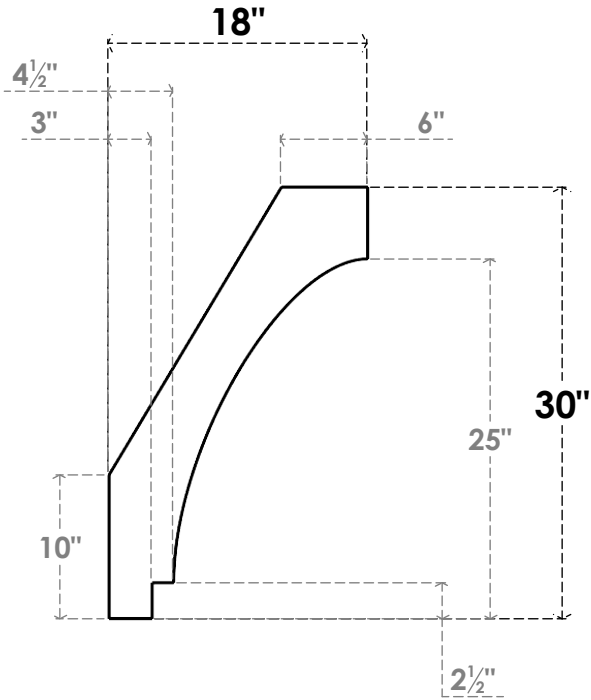

ITEM NUMBER: BRCPC060X18000X30000IMP

6"W X 18"D X 30"H IMPERIAL ARCHITECTURAL GRADE PVC CLOSED KNEE BRACE

SIDE PROFILE

FRONT PROFILE

ISOMETRIC

EKENA MILLWORK
2300 WEST MAIN ST.
CLARKSVILLE, TX 75426
TOLL FREE: 866-607-0453
WWW.EKENAMILLWORK.COM

NOTES

1. INSTALLATION TO BE COMPLETED IN ACCORDANCE WITH MANUFACTURER'S SPECIFICATIONS.
2. DRAWING MAY NOT BE TO SCALE
3. THIS DRAWING IS INTENDED FOR DESIGN AND PLANNING PURPOSES ONLY.
4. ALL INFORMATION CONTAINED HEREIN WAS CURRENT AT THE TIME OF DEVELOPMENT BUT MUST BE REVIEWED AND APPROVED BY THE PRODUCT MANUFACTURER TO BE CONSIDERED ACCURATE.
5. ARCHITECTURAL GRADE PVC PRODUCTS ARE MADE FROM EXPANDED CELLULAR PVC AND COME NATURALLY WHITE BUT MAY BE PAINTED