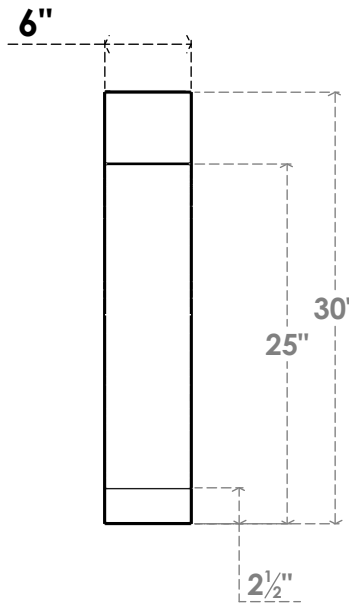

ITEM NUMBER: BRCPC060X18000X30000IMP

6"W X 18"D X 30"H IMPERIAL ARCHITECTURAL GRADE PVC CLOSED KNEE BRACE

SIDE PROFILE

FRONT PROFILE

ISOMETRIC

EKENA MILLWORK
2300 WEST MAIN ST.
CLARKSVILLE, TX 75426
TOLL FREE: 866-607-0453
WWW.EKENAMILLWORK.COM

NOTES

1. INSTALLATION TO BE COMPLETED IN ACCORDANCE WITH MANUFACTURER'S SPECIFICATIONS.
2. DRAWING MAY NOT BE TO SCALE
3. THIS DRAWING IS INTENDED FOR DESIGN AND PLANNING PURPOSES ONLY.
4. ALL INFORMATION CONTAINED HEREIN WAS CURRENT AT THE TIME OF DEVELOPMENT BUT MUST BE REVIEWED AND APPROVED BY THE PRODUCT MANUFACTURER TO BE CONSIDERED ACCURATE.
5. ARCHITECTURAL GRADE PVC PRODUCTS ARE MADE FROM EXPANDED CELLULAR PVC AND COME NATURALLY WHITE BUT MAY BE PAINTED